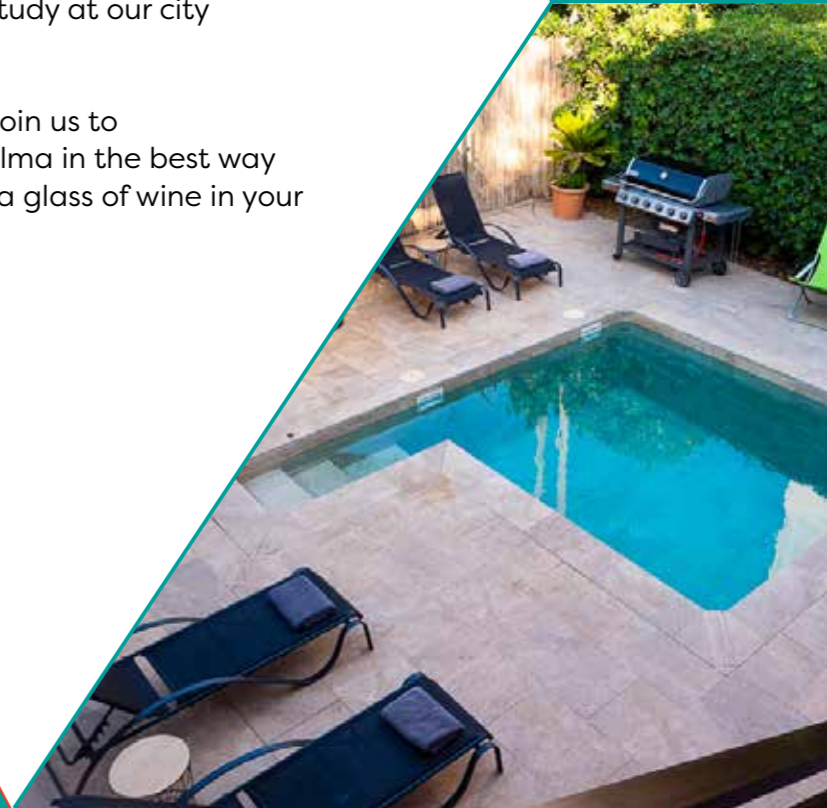

Located 5 minutes from the airport and just 100 meters away from the beach and some incredible Palma bars and restaurants, the Villa is a great place to come back to after a day's study at our city centre school.

So come and join us to experience Palma in the best way possible, with a glass of wine in your hand!